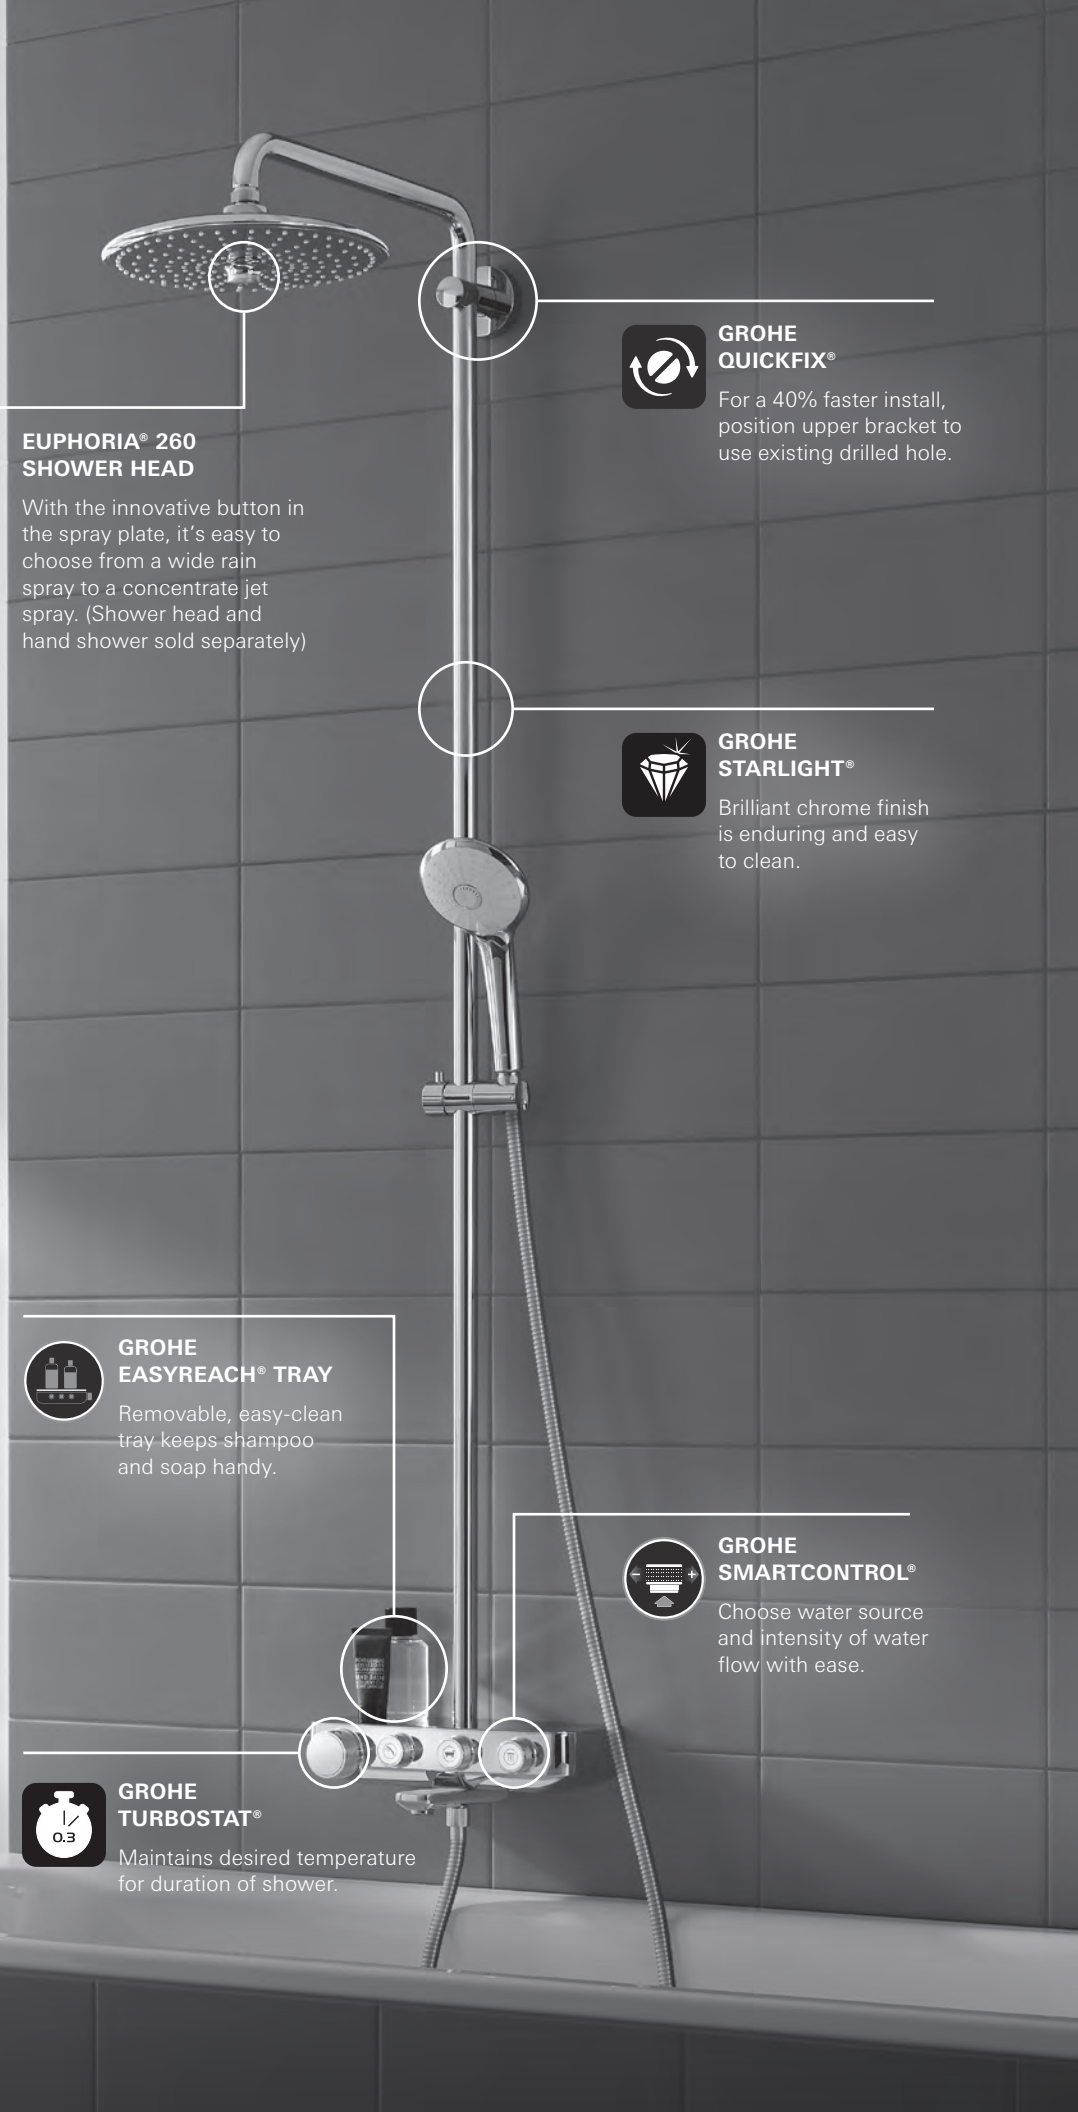

GROHE TURBOSTAT®

Maintains desired temperature for duration of shower.