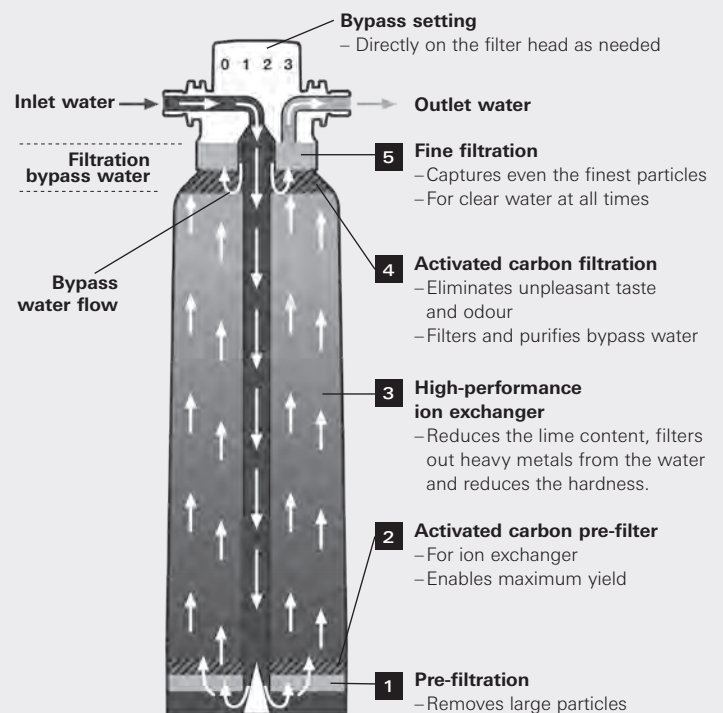

GROHE BLUE

GROHE WATER SYSTEMS

Filtered and fresh, cool, still, or sparkling water. It's your choice with GROHE Blue® Water Systems. Instant access to great-tasting water from the convenience of your kitchen faucet whenever you want it – 24 hours a day, 7 days a week.

MORE TASTE

GROHE Blue® water systems feature a revolutionary high-performance filter that removes the impurities that affect the taste and odour of ordinary tap water.

COOL TECHNOLOGY

Turning ordinary tap water into pure refreshment is made possible by GROHE's advanced technology and innovation. GROHE Blue® Pure and GROHE Blue® Chilled & Sparkling 2.0 filters water and cools it to the perfect drinking temperature directly from the faucet. GROHE Blue® Chilled & Sparkling 2.0 serves you still, lightly sparkling or full sparkling water.

LESS ENVIRONMENTAL IMPACT

GROHE Blue® Pure and GROHE Blue® Chilled & Sparkling 2.0 combine convenience and a healthy lifestyle in an environmentally conscious package. Compared to the pollution and energy consumption caused by filling and transporting bottled mineral water, filtering tap water has a negligible environmental impact. GROHE Blue® products save resources and money, since seven litres of water are needed to put just one litre of bottled water on a supermarket shelf.

FUNCTIONALITY