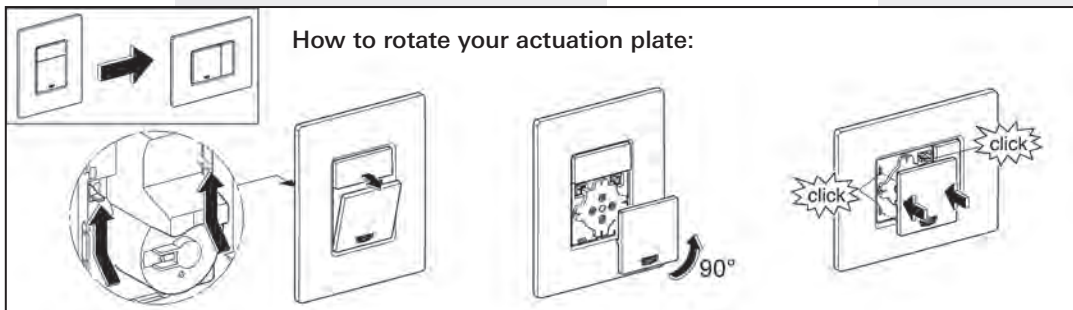

ACTUATION PLATES

Skate Cosmopolitan Actuation Plate

- For dual flush
- Vertical and horizontal installation
- 6¼" x 7¾" (156 mm x 197 mm)
- Made with glass

Product

38 845 KS0
38 845 LS0

38 916 0A0
♿

Colour/Description

Glass, Velvet Black
Glass, Moon White

Glass, Mirror Glass

Price

$ 423
423

503