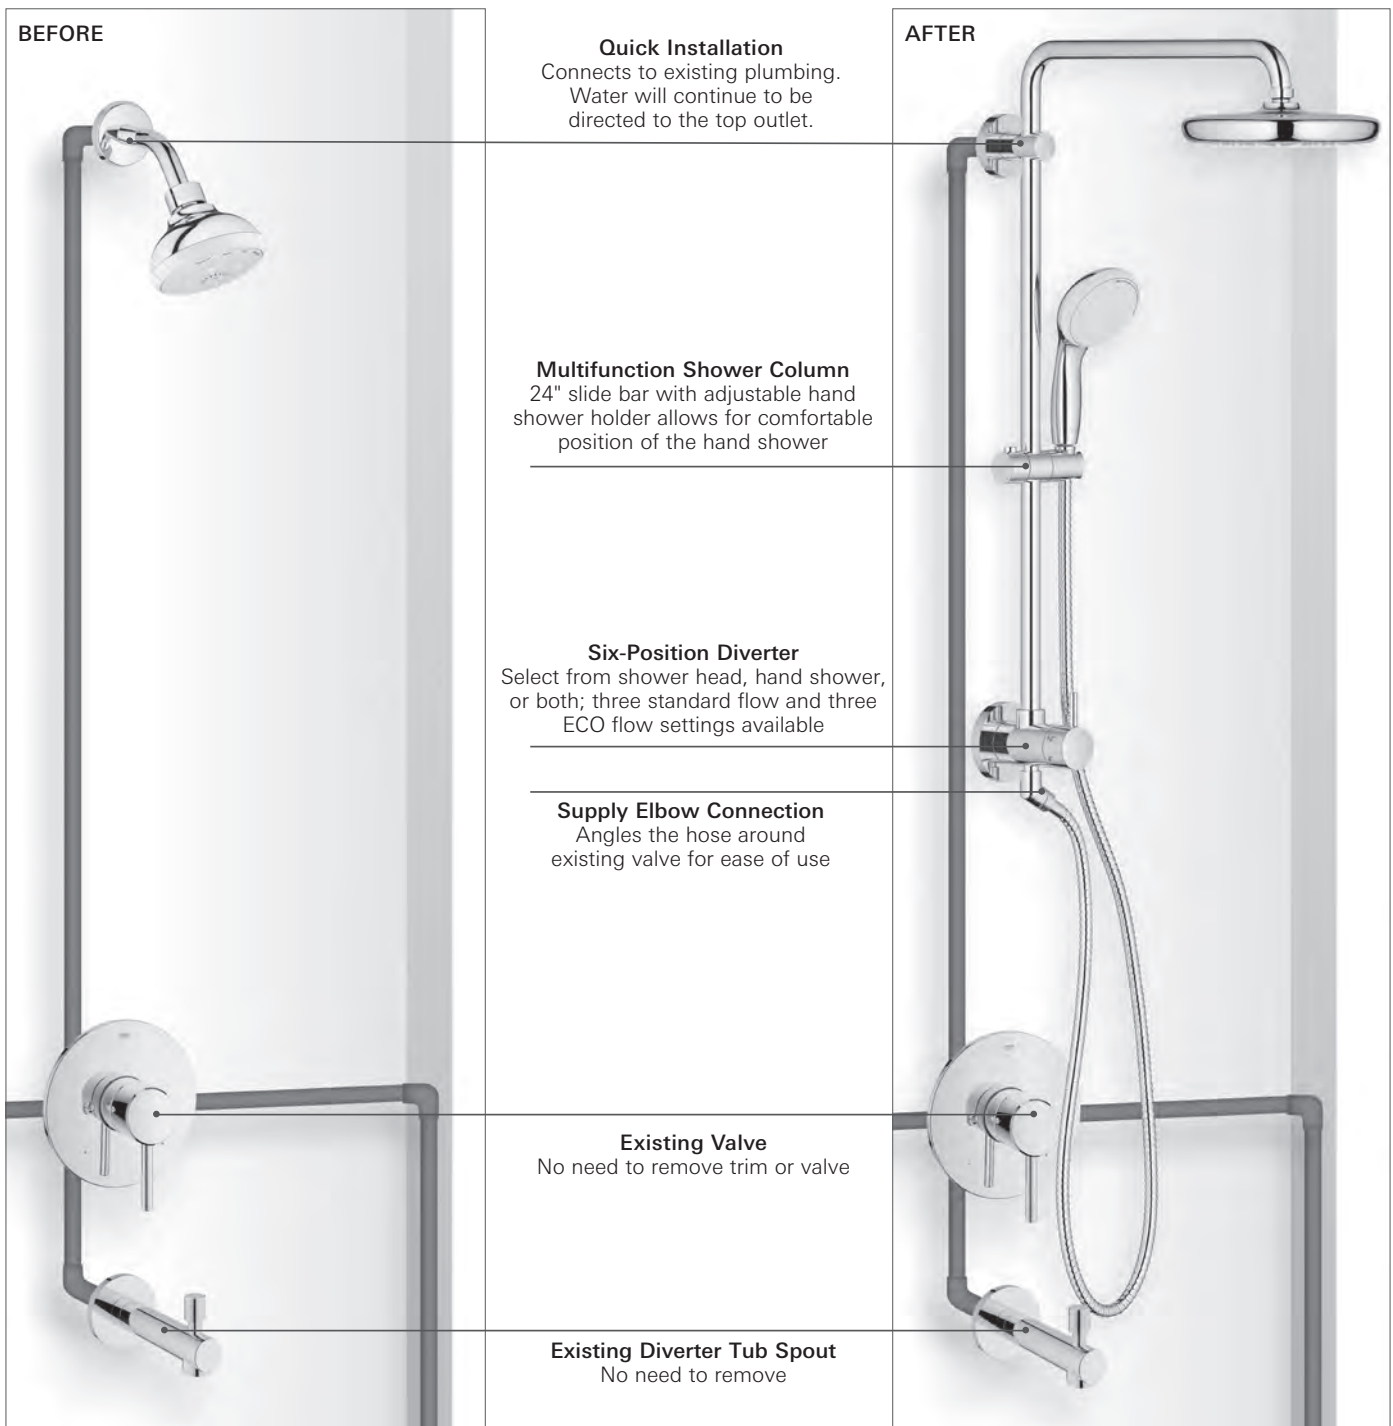

GROHE RETRO-FIT SHOWER SYSTEM

Transform a standard shower into a multifunctional, luxury shower

Ideal for retrofit or renovation, the GROHE Retro-Fit Shower System transforms an existing shower head installation into a luxurious shower system with a shower head plus the added convenience of a hand shower. The upgrade is quick and easy to install. Simply replace the existing shower arm – no need to change the tiles or alter any in-wall plumbing. Once installed, it's easy to use; simply turn the six-position diverter to switch the water flow from shower head to hand shower, or have both outlets on simultaneously. As an additional feature, the diverter includes Eco Mode options for water savings.

GROHE offers a range of shower kits with the shower head and hand shower included. The base (or bare) models let you choose the style of hand shower and shower head that suits your needs and bathroom decor. A renovation upgrade without the renovation price tag.