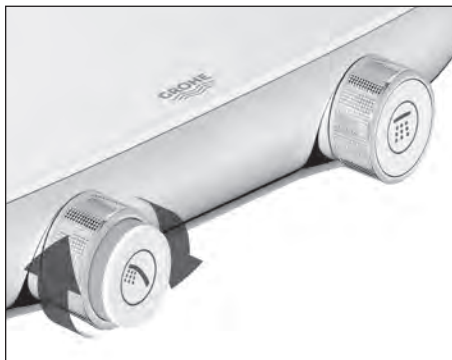

Turn to adjust the water volume gradually from Eco to Full Flow.