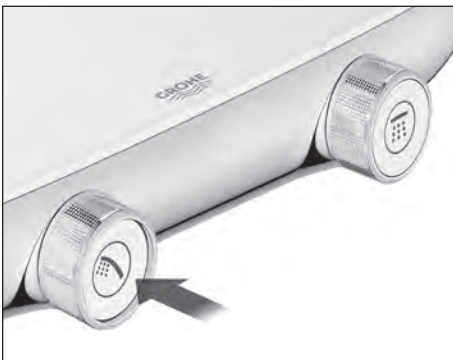

GROHE RAINSHOWER SMARTCONTROL SHOWER SYSTEM

SHOWER SYSTEMS – SMARTCONTROL

XXL pleasure with 100% control.

You can enjoy your shower with intuitive flow control – revitalizing or relaxing, stimulating or soothing. With the exact desired temperature at all times.

GROHE CoolTouch®

No scalding on hot surfaces thanks to 100% GROHE CoolTouch®

XL EasyReach tray to store shampoo and soap

Easy cleaning and maintenance with removable tray

GROHE SafeStop®

Set for 38° C / 100° F

GROHE TurboStat®

GROHE TurboStat® ensures the water is always at the desired temperature

GROHE SmartControl®

Push the button to start the shower

Push the button to start the shower.