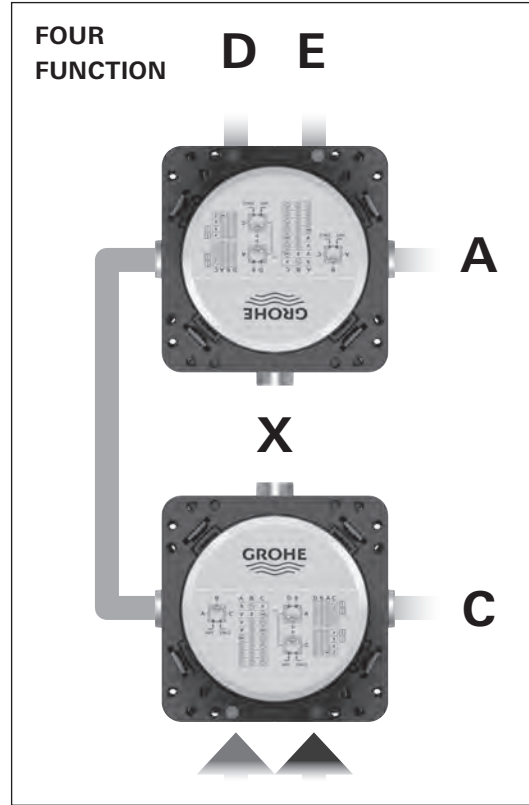

FLOW RATES

	Outlet	Flow Rate*	
Single Function 	B or C	7.7 gpm	29 L/min.
Dual Function 	B C B+C	6.3 gpm 6.9 gpm 7.7 gpm	24 L/min. 26 L/min. 29 L/min.
Triple Function 	A B C A+B B+C	6.1 gpm 7.1 gpm 6.1 gpm 8.7 gpm 9.5 gpm	23 L/min. 27 L/min. 23 L/min. 33 L/min. 36 L/min.
Triple Volume Control 	D E A D+E+A	7.4 gpm 7.4 gpm 7.4 gpm 17.2 gpm	28 L/min. 28 L/min. 28 L/min. 65 L/min.

	Outlet	Flow Rate*	
Four Function 	D E A C	5.5 gpm 5.5 gpm 5.5 gpm 7.7 gpm	20.8 L/min. 20.8 L/min. 20.8 L/min. 29 L/min.
	D+E+A D+E+A+C To Valve Box	7.7 gpm 9.5 gpm 9.0 gpm	29 L/min. 36 L/min. 34 L/min.

*At 45 psi / 3 Bar, X = Cap Off Outlet