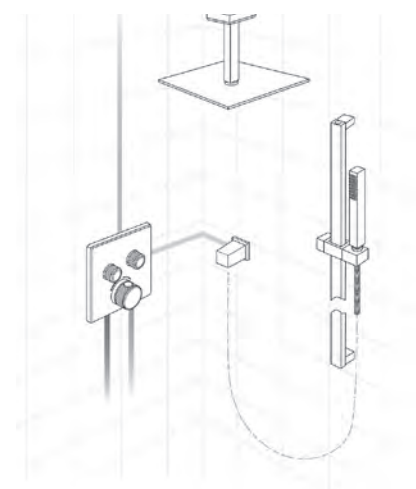

Kit Includes:

- Rainshower Allure 230 Shower Head (27 480 000)
  - Spray: GROHE PureRain
  - Max. Flow Rate: 9.5 L/min (2.5 gpm)
- Eurocube 6" Ceiling Shower Arm (27 712 000)
- Grohtherm® SmartControl Dual Function Thermostatic Trim with Control Module (29 141 000)
- Grohtherm® Rapido® SmartBox (35 601 000)
- Euphoria Cube 24" shower set (27 891 000)
  - Euphoria Cube hand shower (27 888 000)
  - Spray: Non-adjustable normal spray
  - 24" Shower bar
  - 69" Metal hose (28 025)
  - Max. Flow Rate: 9.5 L/min (2.5 gpm)
- Allure Brilliant wall union with ½" NPT threads (27 708 000)