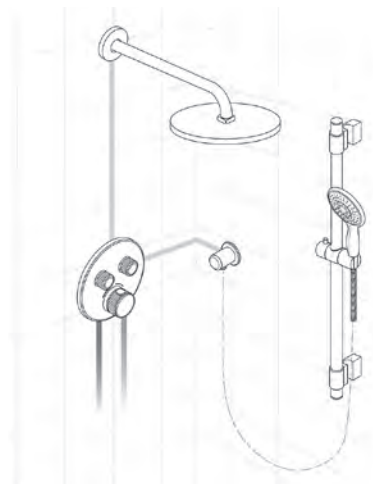

SHOWER KITS

	Product #	Colour/Description	Price
SmartControl Rainshower THM Dual Function Shower Kit	34 750 000	GROHE StarLight® Chrome	$ 2,100

Kit Includes:

- Rainshower Cosmopolitan 12" shower head (27 478 000)
  - Spray: GROHE PureRain
  - Max. Flow Rate: 9.5 L/min (2.5 gpm)
- Rainshower 12" Shower Arm (28 577 000)
- Grohtherm® SmartControl Dual Function Thermostatic Trim with Control Module (29 137 000)
- Grohtherm® Rapido® SmartBox (35 601 000)
- Power&Soul Contemporary 130 Hand Shower (27 673 000)
  - Spray: GROHE Rain O² / Rain / GROHE Bokoma Spray / Jet
  - Max. Flow Rate: 9.5 L/min (2.5 gpm)
- Power&Soul 24" Shower Bar (27 784 000)
- 59" Metal hose (28 417 000)
- Wall union with ½" NPT threads (28 672 000)