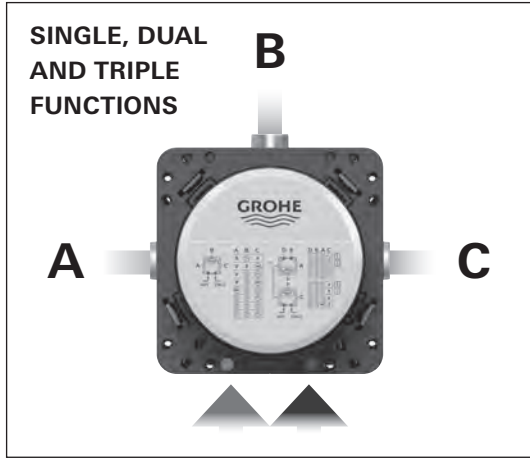

FLOW RATES

	Outlet	Flow Rate*	
Single Function 	B or C	7.7 gpm	29 L/min.
Dual Function 	B C B+C	6.3 gpm 6.9 gpm 7.7 gpm	24 L/min. 26 L/min. 29 L/min.
Triple Function 	A B C A+B B+C	6.1 gpm 7.1 gpm 6.1 gpm 8.7 gpm 9.5 gpm	23 L/min. 27 L/min. 23 L/min. 33 L/min. 36 L/min.
Triple Volume Control 	D E A D+E+A	7.4 gpm 7.4 gpm 7.4 gpm 17.2 gpm	28 L/min. 28 L/min. 28 L/min. 65 L/min.

	Outlet	Flow Rate*	
Four Function 	D E A C	5.5 gpm 5.5 gpm 5.5 gpm 7.7 gpm	20.8 L/min. 20.8 L/min. 20.8 L/min. 29 L/min.
	D+E+A D+E+A+C To Valve Box	7.7 gpm 9.5 gpm 9.0 gpm	29 L/min. 36 L/min. 34 L/min.

*At 45 psi / 3 Bar, X = Cap Off Outlet