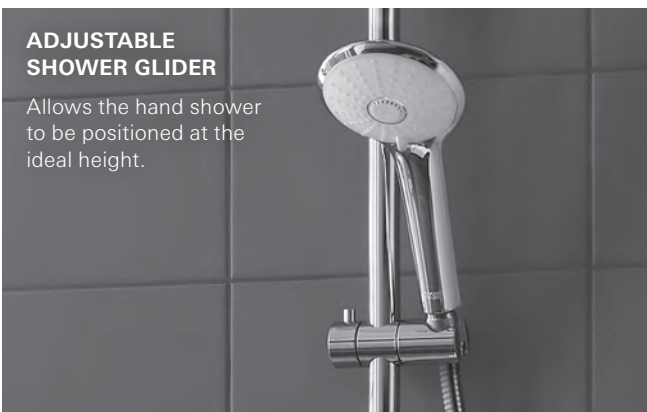

Jet spray

ADJUSTABLE SHOWER GLIDER

Allows the hand shower to be positioned at the ideal height.