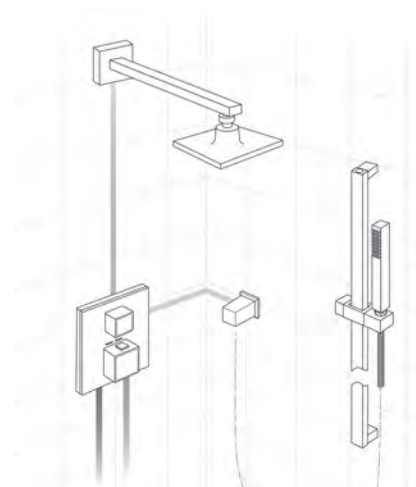

Kit Includes:

- Euphoria Cube shower head 6" (26 468)
  - Spray: Rain
  - Max. Flow rate: 6.6 L/min (1.75 gpm)
- Eurocube 11 ¼" shower arm with square flange (27 710)
- Grohtherm® Rapido® SmartBox universal rough-in box (35 601)
- Grohtherm® Cube dual function thermostatic trim with control module (24 158)
  - Includes control module and trim
  - Integrated volume control
  - 2-way diverter function
  - Max. Flow Rate: 27 L/min (7.1 gpm) at 45 psi
- Euphoria Cube 24" shower bar (27 892)
- 59" RotaFlex metal hose (28 417)
- Euphoria Cube hand shower (26 467)
  - Spray: Non-adjustable normal spray
  - Max. Flow Rate: 6.6 L/min (1.75 gpm)
- Allure Brilliant wall union with ½" NPT threads (27 708)