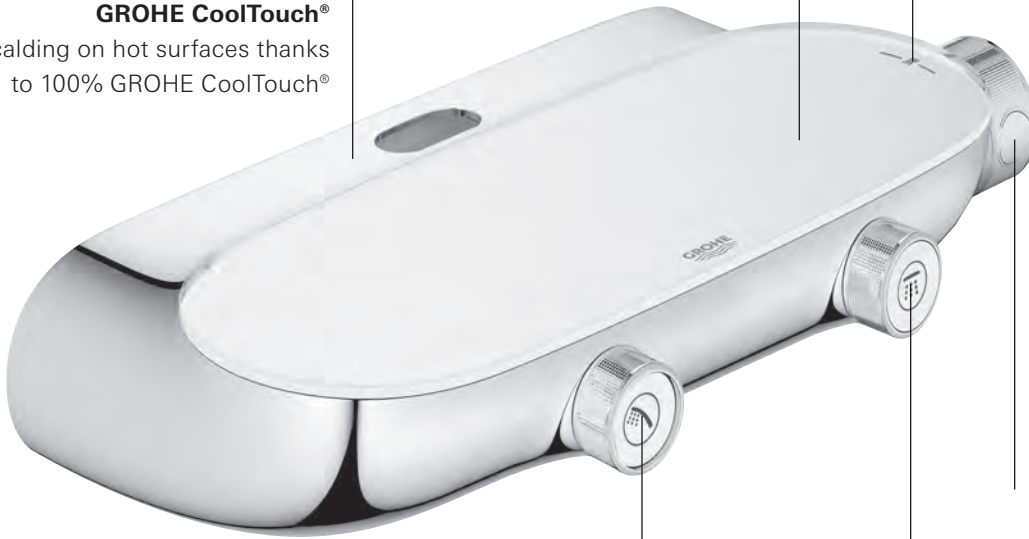

GROHE RAINSHOWER SMARTCONTROL SHOWER SYSTEM

SHOWER SYSTEMS – SMARTCONTROL

XXL pleasure with 100% control.

You can enjoy your shower with intuitive flow control – revitalizing or relaxing, stimulating or soothing. With the exact desired temperature at all times.

GROHE CoolTouch®

No scalding on hot surfaces thanks to 100% GROHE CoolTouch®

XL EasyReach tray to store shampoo and soap

Easy cleaning and maintenance with removable tray

GROHE SafeStop®

Set for 38° C / 100° F

GROHE TurboStat®

GROHE TurboStat® ensures the water is always at the desired temperature

GROHE SmartControl®

Push the button to start the shower

Push the button to start the shower.