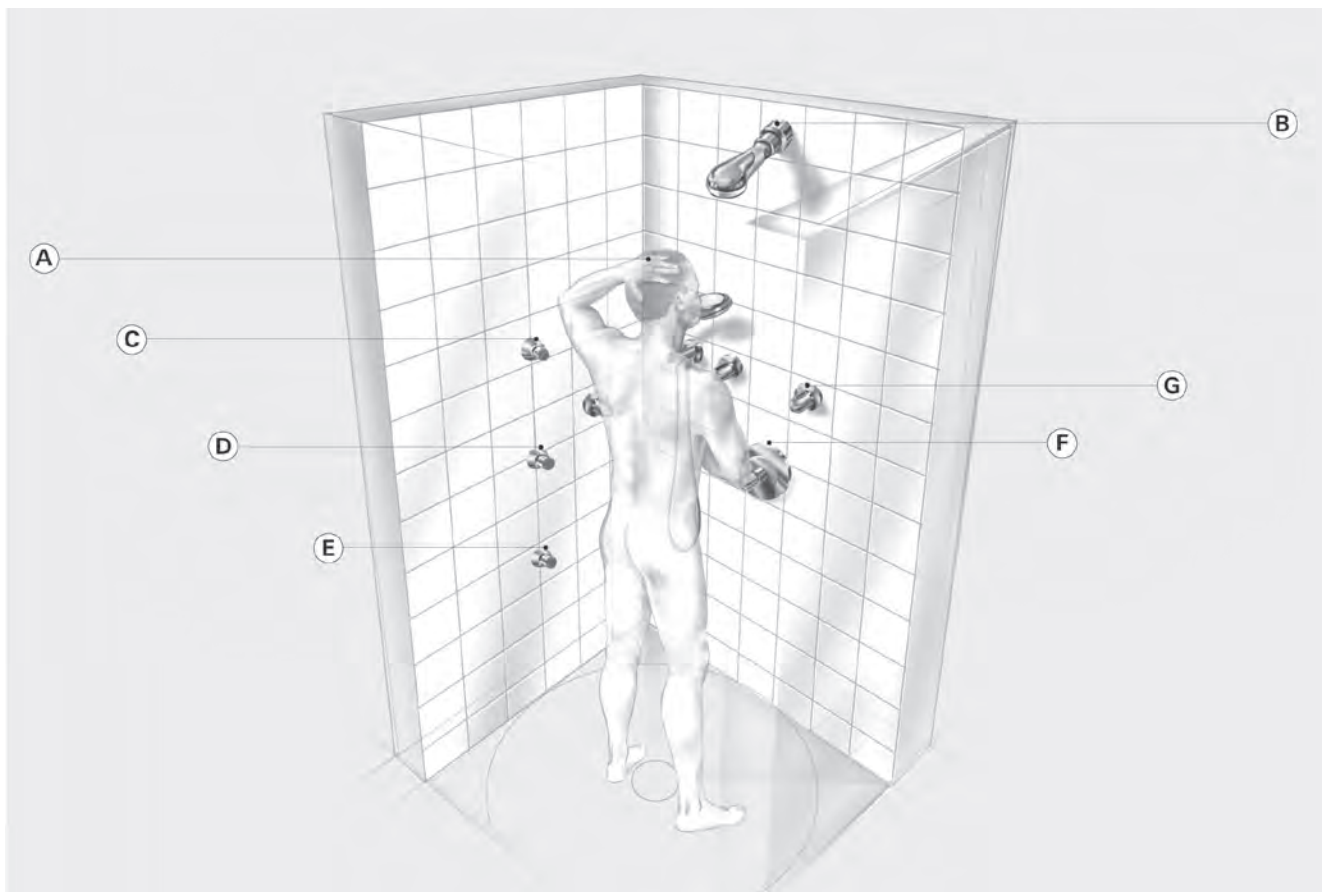

Ⓑ The shower head should be set at a level above the head of the tallest user but not out of reach for shorter users (excluding children). The reasons are simple: taller users should not have to duck or crouch to rinse their hair; shorter users need to be able to reach the shower head so that they can manually adjust the spray pattern of the head and the angle of the water flow.

Ⓒ The top body spray is normally set at shoulder or back height. It should not spray horizontally into a user's face or ears.

Ⓓ The middle body spray is normally set at waist or hip level.

Ⓔ The lowest body spray is normally set at thigh or knee height.

Note: Body sprays, no matter how many are installed, are intended, primarily, to have the entire body covered by water no matter which direction the user faces. Body sprays should be installed on a different wall from the shower head, whether facing it or perpendicular to it, so that the body sprays flow from a different angle from the shower head. Do not aim body sprays at the shower door.

Ⓕ The thermostatic temperature control valve should be set at approximately waist height and should be easily accessible.

Ⓖ Volume controls (the on/off valves) should be easily accessible to anyone using the shower, usually about waist high and slightly above the thermostat valve (depending on piping requirements).