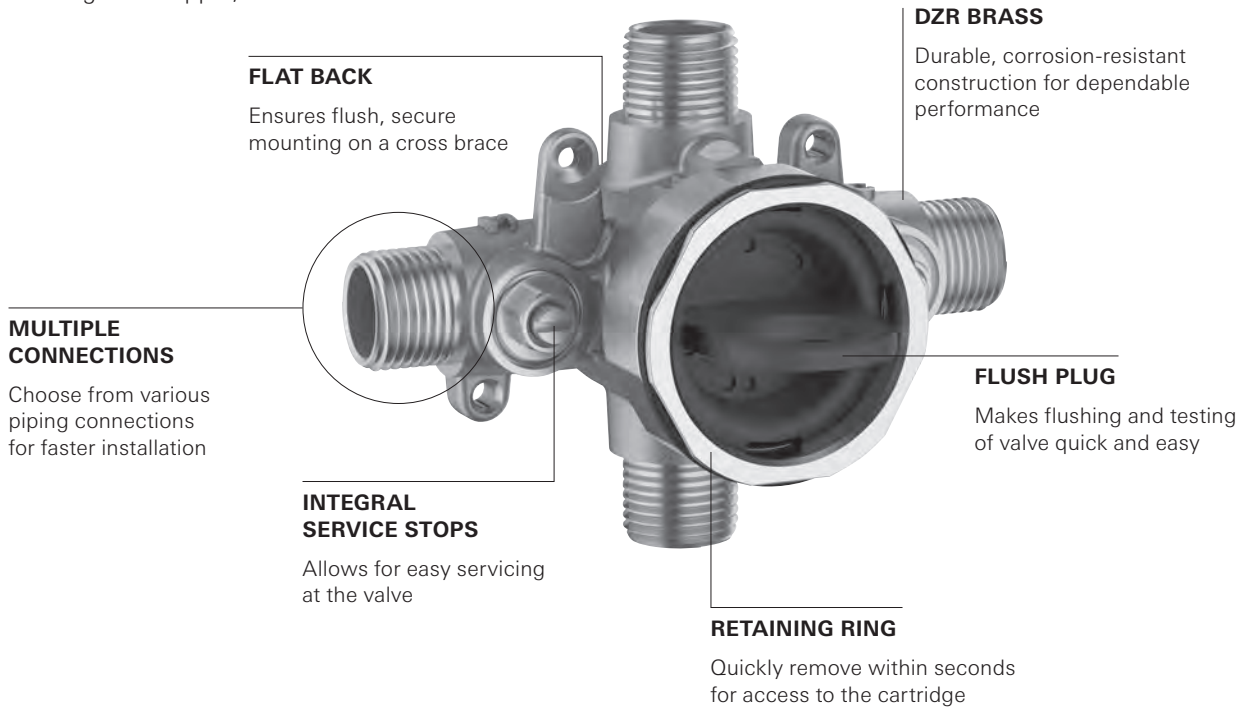

GROHSAFE® 3.0 ROUGH VALVES

6 SMART SOLUTIONS

Quick, easy installations are essential to meet goals, increase profits and save time. The GrohSAFE® 3.0 Pressure Balance Valves are available in 6 configurations to meet your need for efficiency whether you are working with copper, iron or PEX.