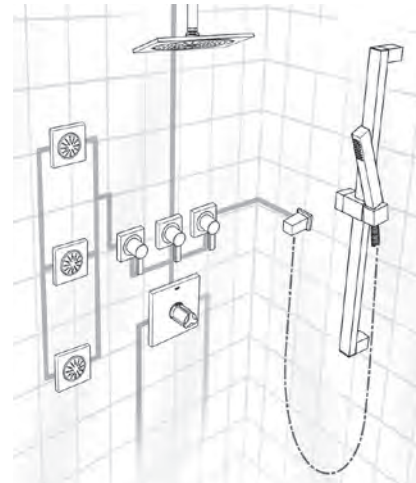

SHOWER KITS

	Product #	Colour/Description	Price
Square THM Custom Shower Kit	★ 117163	GROHE StarLight® Chrome	$ 3,067

Kit Includes:

- Rainshower "F" Series shower head, 10" (27 285 000)
  - Spray: Rain
  - Max. Flow Rate: 9.5 L/min (2.5 gpm)
- Rainshower 6" ceiling shower arm (27 486 000)
- Allure thermostat trim (19 305 000)
- Grohtherm® thermostat rough-in valve (34 397 000)
  - Built-in check valves and service stops
  - Max. Flow Rate: 61 L/min (16 gpm) at 45 psi
- Allure volume control trim (3 x 19 385 000)
- Volume control rough-in valve (3 x 35 029 000)
- Rainshower "F" Series body spray 5" (3 x 27 252 000)
  - Spray: normal
  - Max. Flow Rate: 9.5 L/min (2.5 gpm)
- Euphoria Cube 24" shower set (27 891 000)
  - Euphoria Cube hand shower (27 888 000)
  - Spray: normal
  - 69" Metal hose (28 025 000)
  - Max. Flow Rate: 9.5 L/min (2.5 gpm)
- Allure Brilliant wall union with ½" NPT threads (27 708 000)