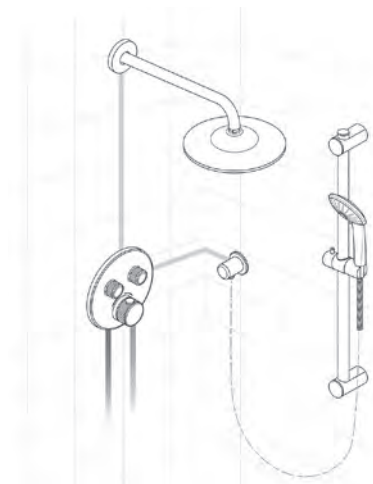

Kit Includes:

- Euphoria 10" shower head (26 457 000)
  - Spray: Jet, SmartRain, Rain
  - Max. Flow Rate: 9.5 L/min (2.5 gpm)
- Rainshower 12" Shower Arm (28 577 000)
- Grohtherm® SmartControl Dual Function Thermostatic Trim with Control Module (29 137 000)
- Grohtherm® Rapido® SmartBox (35 601 000)
- Euphoria 110 Massage Hand Shower (27 239 000)
  - Spray: Rain, SmartRain, Massage
  - Max. Flow Rate: 9.5 L/min (2.5 gpm)
- Euphoria 24" Shower Bar (27 499 000)
- 59" Metal hose (28 417 000)
- Wall union with ½" NPT threads (28 672 000)