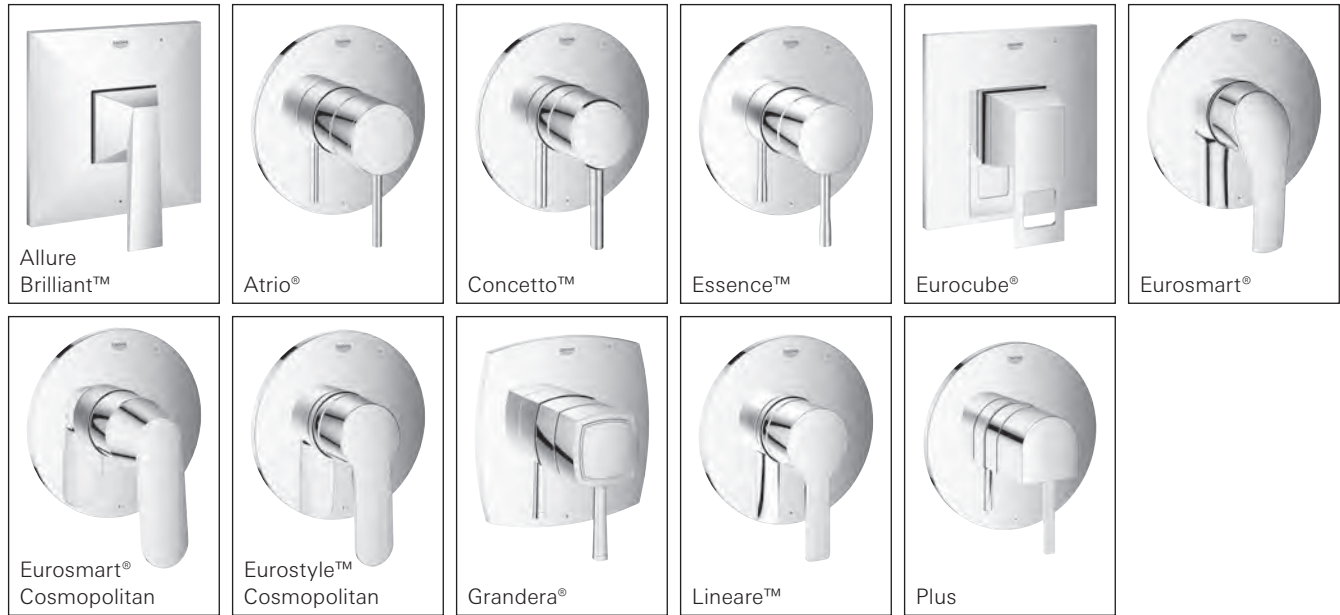

GROHSAFE® 3.0 TRIM OVERVIEW

Full assortment of trims to choose from. All trims ship with the cartridge to make installation quicker and easier. The new double ceramic cartridge incorporates the newest technology to meet lower flow rates while providing the maximum performance, comfort and safety.

DOUBLE CERAMIC TECHNOLOGY

SAFETY

Ceramic Pressure Balancing Spool

- Quick reaction to pressure changes
- Reduces the risk of scalding
- Resists lime and calcium build-up from harsh water conditions